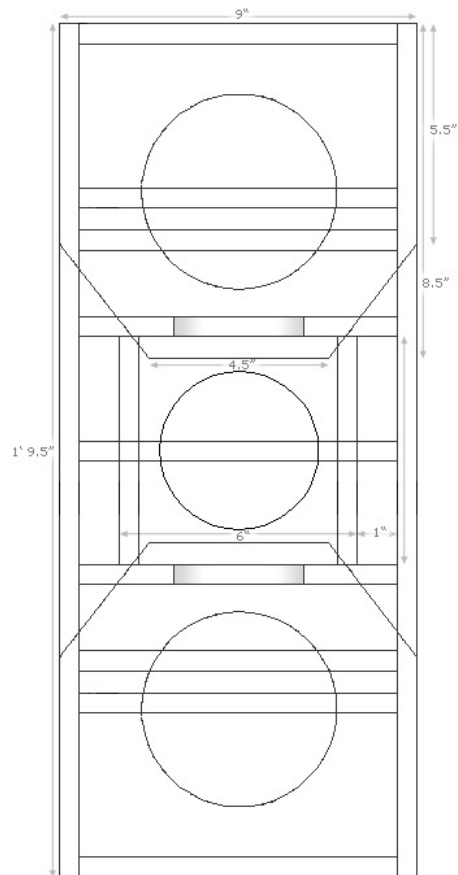

TOP VIEW

FRONT VIEW

SIDE VIEW

**WEB LINKS**

Building Guide:

GR Research:

Original Proteus Plans:

www.scipie.comwww.gr-research.com/kits/av3.htmhome.hetnet.nl/~geenius/Proteus.html**MATERIALS**

- 0.75" MDF Board
- 0.5" MDF Board
- 2 GR Research M-130/16 Woofers
- 1 GR Research T2 Tweeter
- A/V-3 Crossover Network

HOME THEATER SPEAKER
Proteus/GR Research A/V-3 Hybrid

These plans are free & should be used for non commercial use only. Use at your own risk.