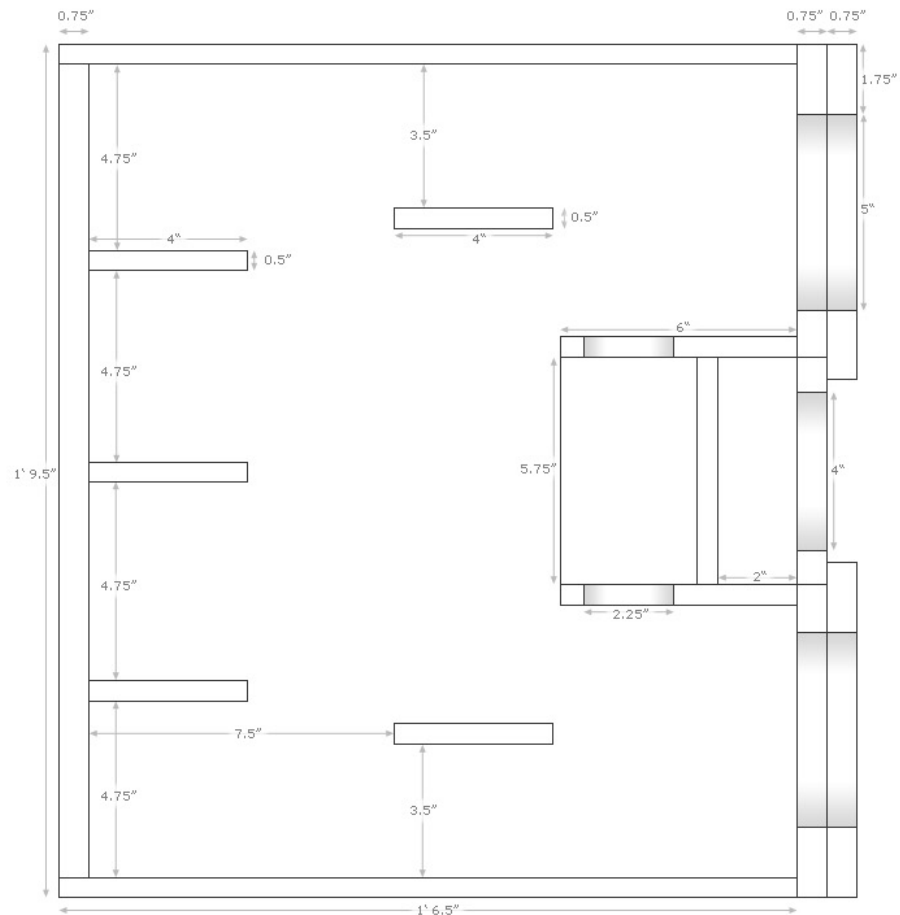

SIDE VIEW

WEB LINKS

Building Guide:

GR Research:

Original Proteus Plans:

www.scipie.com

www.gr-research.com/kits/av3.htm

home.hetnet.nl/~geenius/Proteus.html

MATERIALS

- 0.75" MDF Board
- 0.5" MDF Board
- 2 GR Research M-130/16 Woofers
- 1 GR Research T2 Tweeter
- A/V-3 Crossover Network

HOME THEATER SPEAKER
Proteus/GR Research A/V-3 Hybrid

These plans are free & should be used for non commercial use only. Use at your own risk.

by Chris Evans